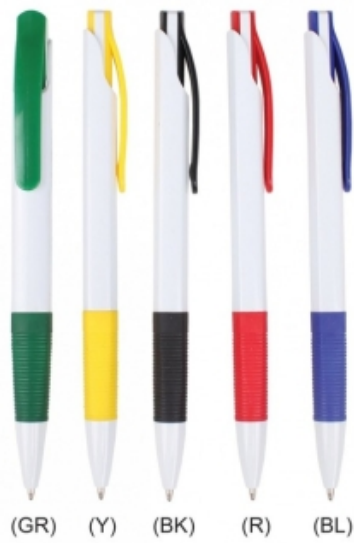

## Stylus Pen PP-113PA

Description:

MATERIAL: PLASTIC

COLOR: BLUE, BLACK, SILVER, RED, PURPLE & GREEN

WEIGHT: 0.001KG/PC

## Plastic Pen PP-110PA

Description:

MATERIAL: PLASTIC

COLOR: BLUE, BLACK, SILVER, ORANGE,  
CAPPUCCINO, GREEN, GREY, PURPLE & RED

WEIGHT: 0.007KG/PC

---

## Plastic Pen PP-109PA

Description:

MATERIAL: PLASTIC

COLOR: BLACK, SILVER, BLUE, GREEN, YELLOW,  
PURPLE, ORANGE & RED

WEIGHT: 0.007KG/PC

## Plastic Pen PP-108PA

Description:

MATERIAL: PLASTIC

COLOR: GREEN, YELLOW, BLACK, RED & BLUE

WEIGHT: 0.008KG/PC

---